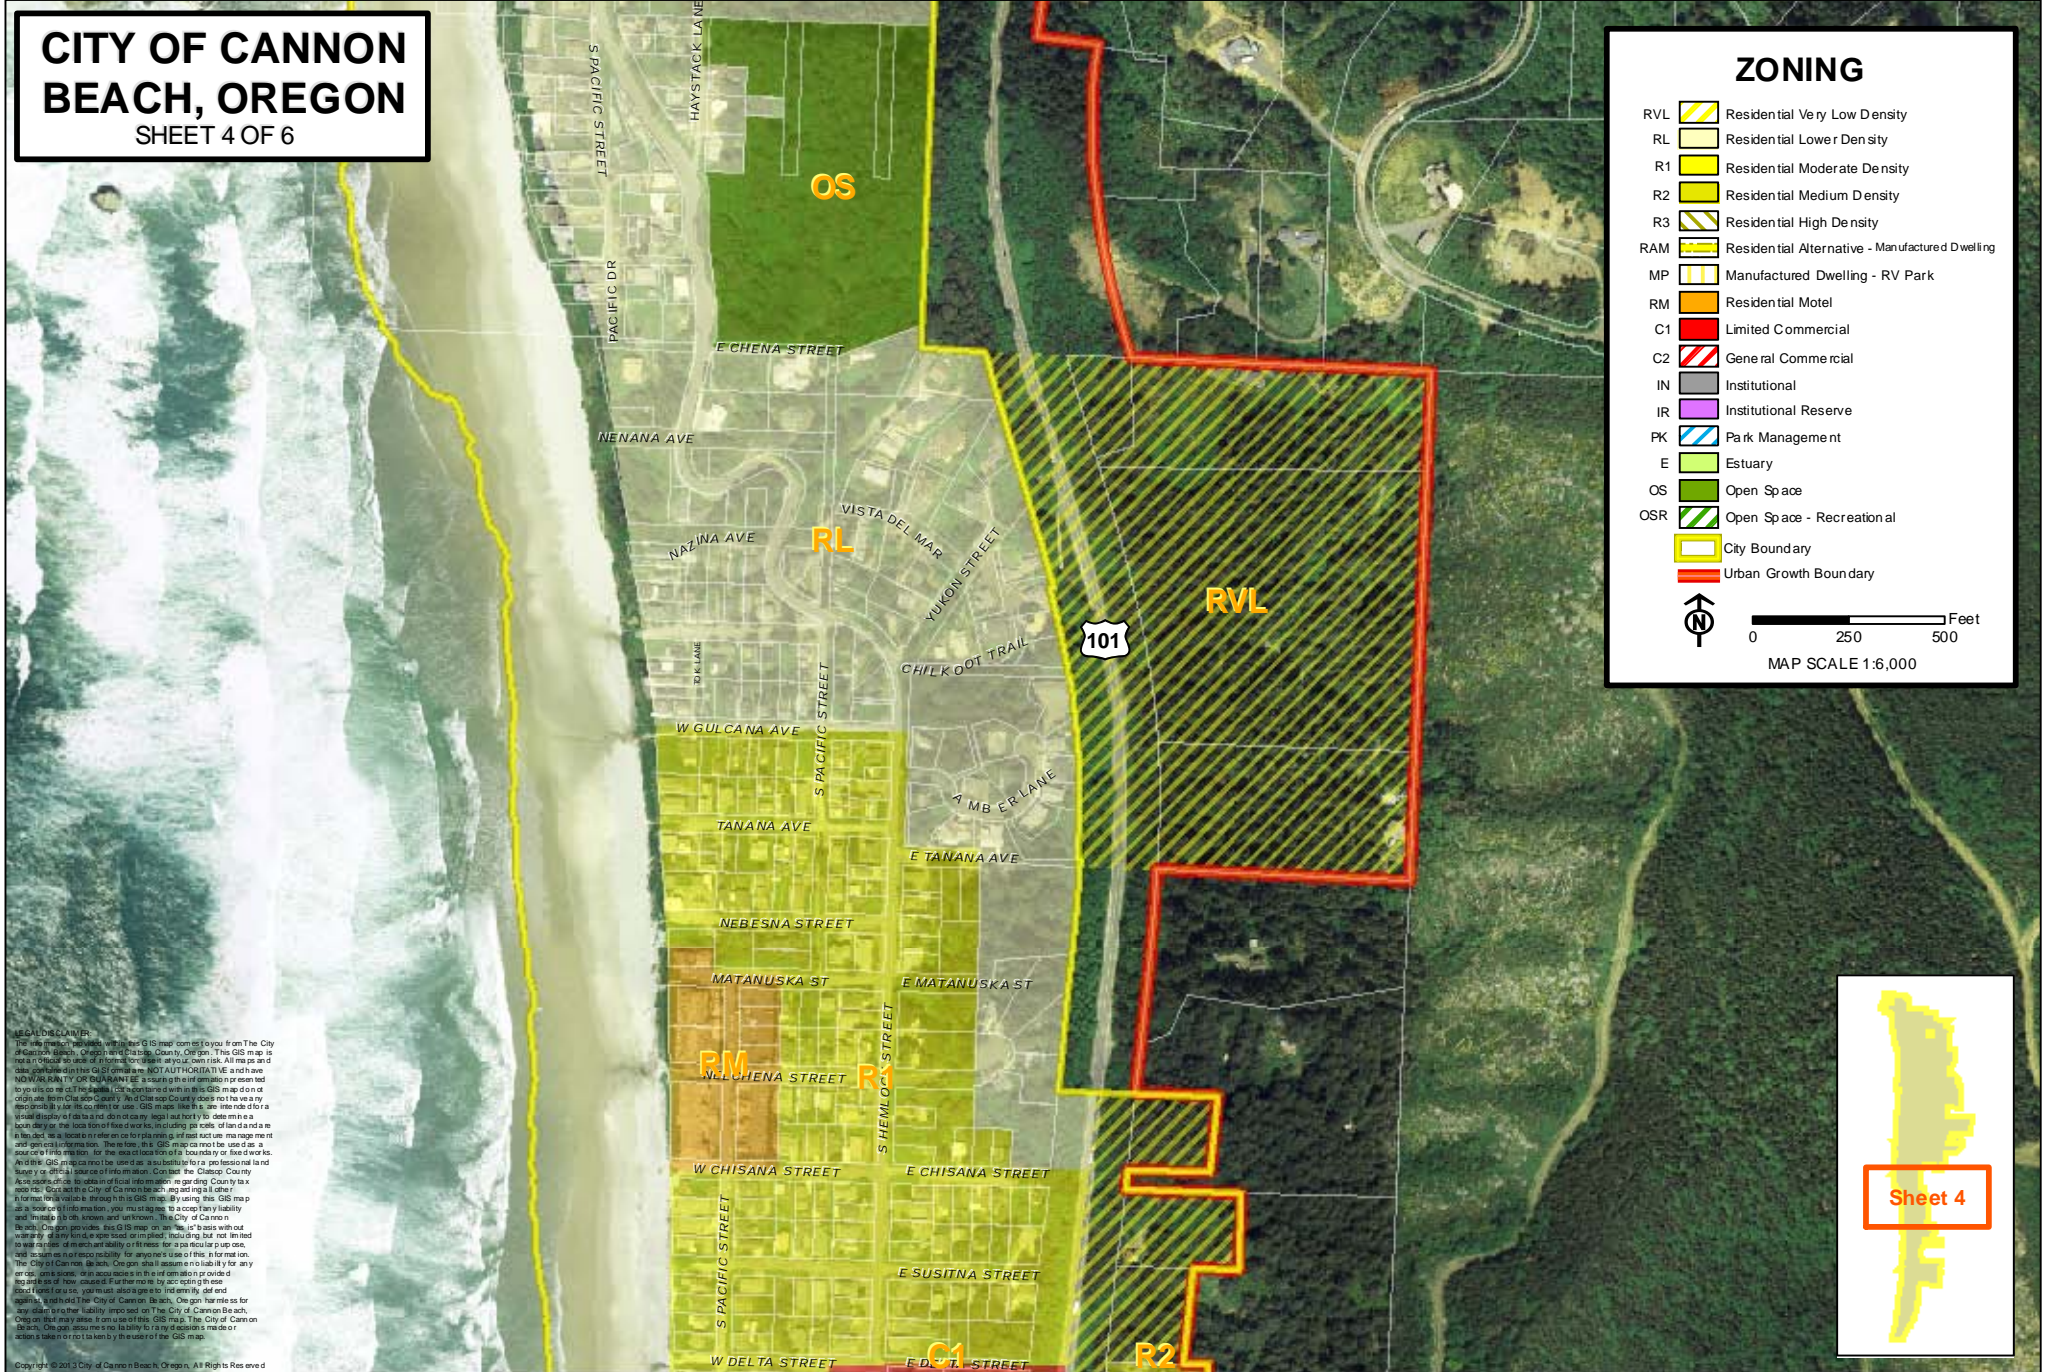

CITY OF CANNON BEACH, OREGON

SHEET 4 OF 6

ZONING

- RVL Residential Very Low Density
- RL Residential Lower Density
- R1 Residential Moderate Density
- R2 Residential Medium Density
- R3 Residential High Density
- RAM Residential Alternative - Manufactured Dwelling
- MP Manufactured Dwelling - RV Park
- RM Residential Motel
- C1 Limited Commercial
- C2 General Commercial
- IN Institutional
- IR Institutional Reserve
- PK Park Management
- E Estuary
- OS Open Space
- OSR Open Space - Recreational
- City Boundary
- Urban Growth Boundary

0 250 500 Feet
MAP SCALE 1:6,000