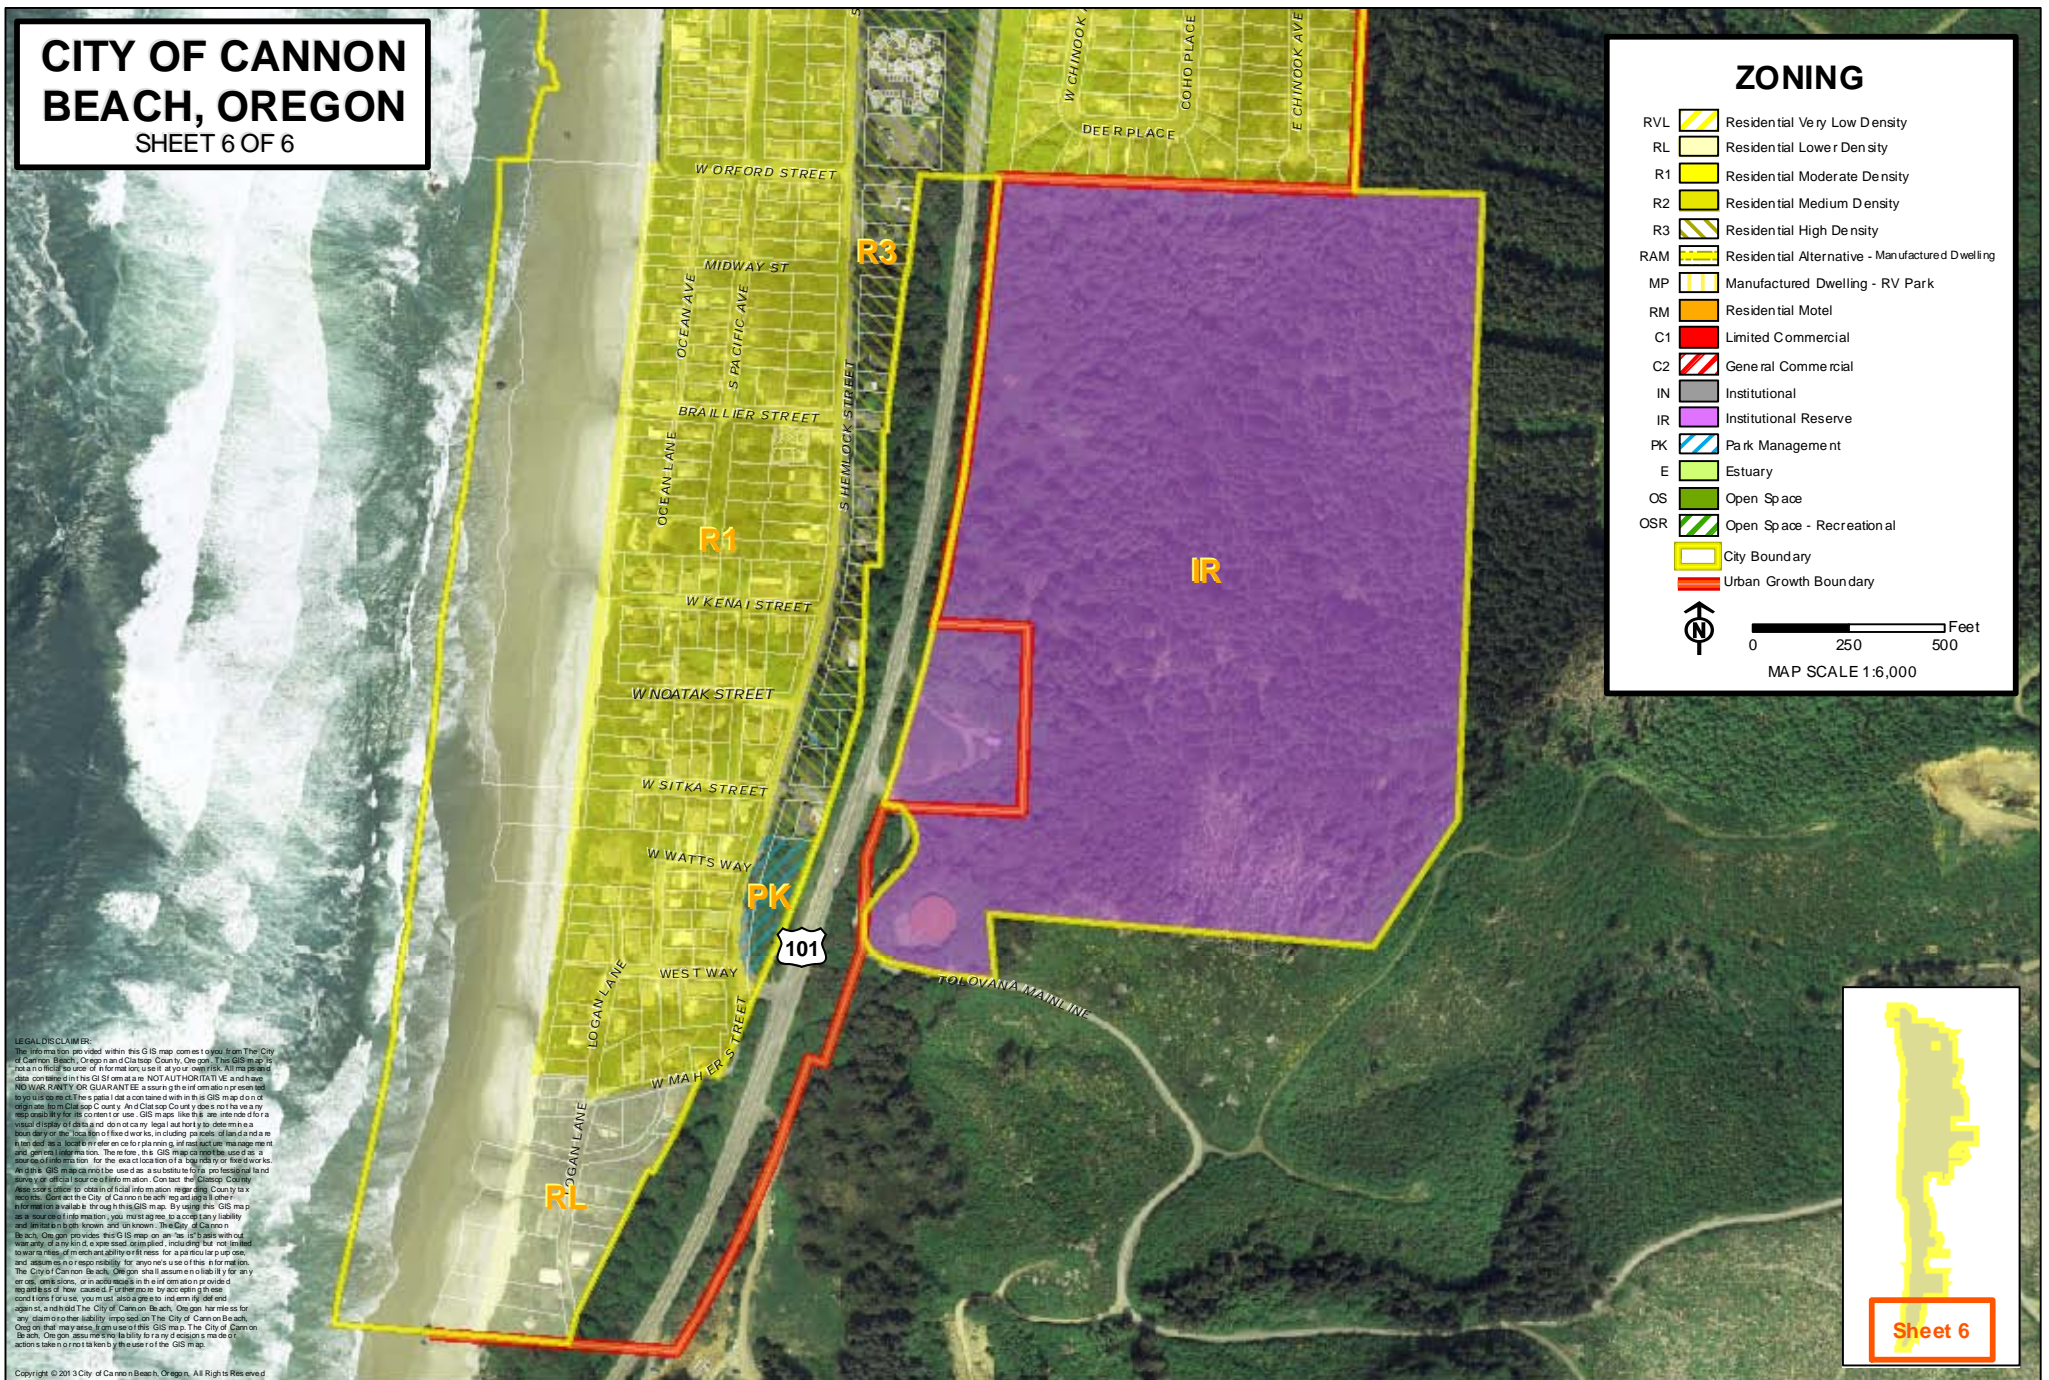

CITY OF CANNON BEACH, OREGON

SHEET 6 OF 6

ZONING

- RVL Residential Very Low Density
- RL Residential Lower Density
- R1 Residential Moderate Density
- R2 Residential Medium Density
- R3 Residential High Density
- RAM Residential Alternative - Manufactured Dwelling
- MP Manufactured Dwelling - RV Park
- RM Residential Motel
- C1 Limited Commercial
- C2 General Commercial
- IN Institutional
- IR Institutional Reserve
- PK Park Management
- E Estuary
- OS Open Space
- OSR Open Space - Recreational
- City Boundary
- Urban Growth Boundary

MAP SCALE 1:6,000

Sheet 6