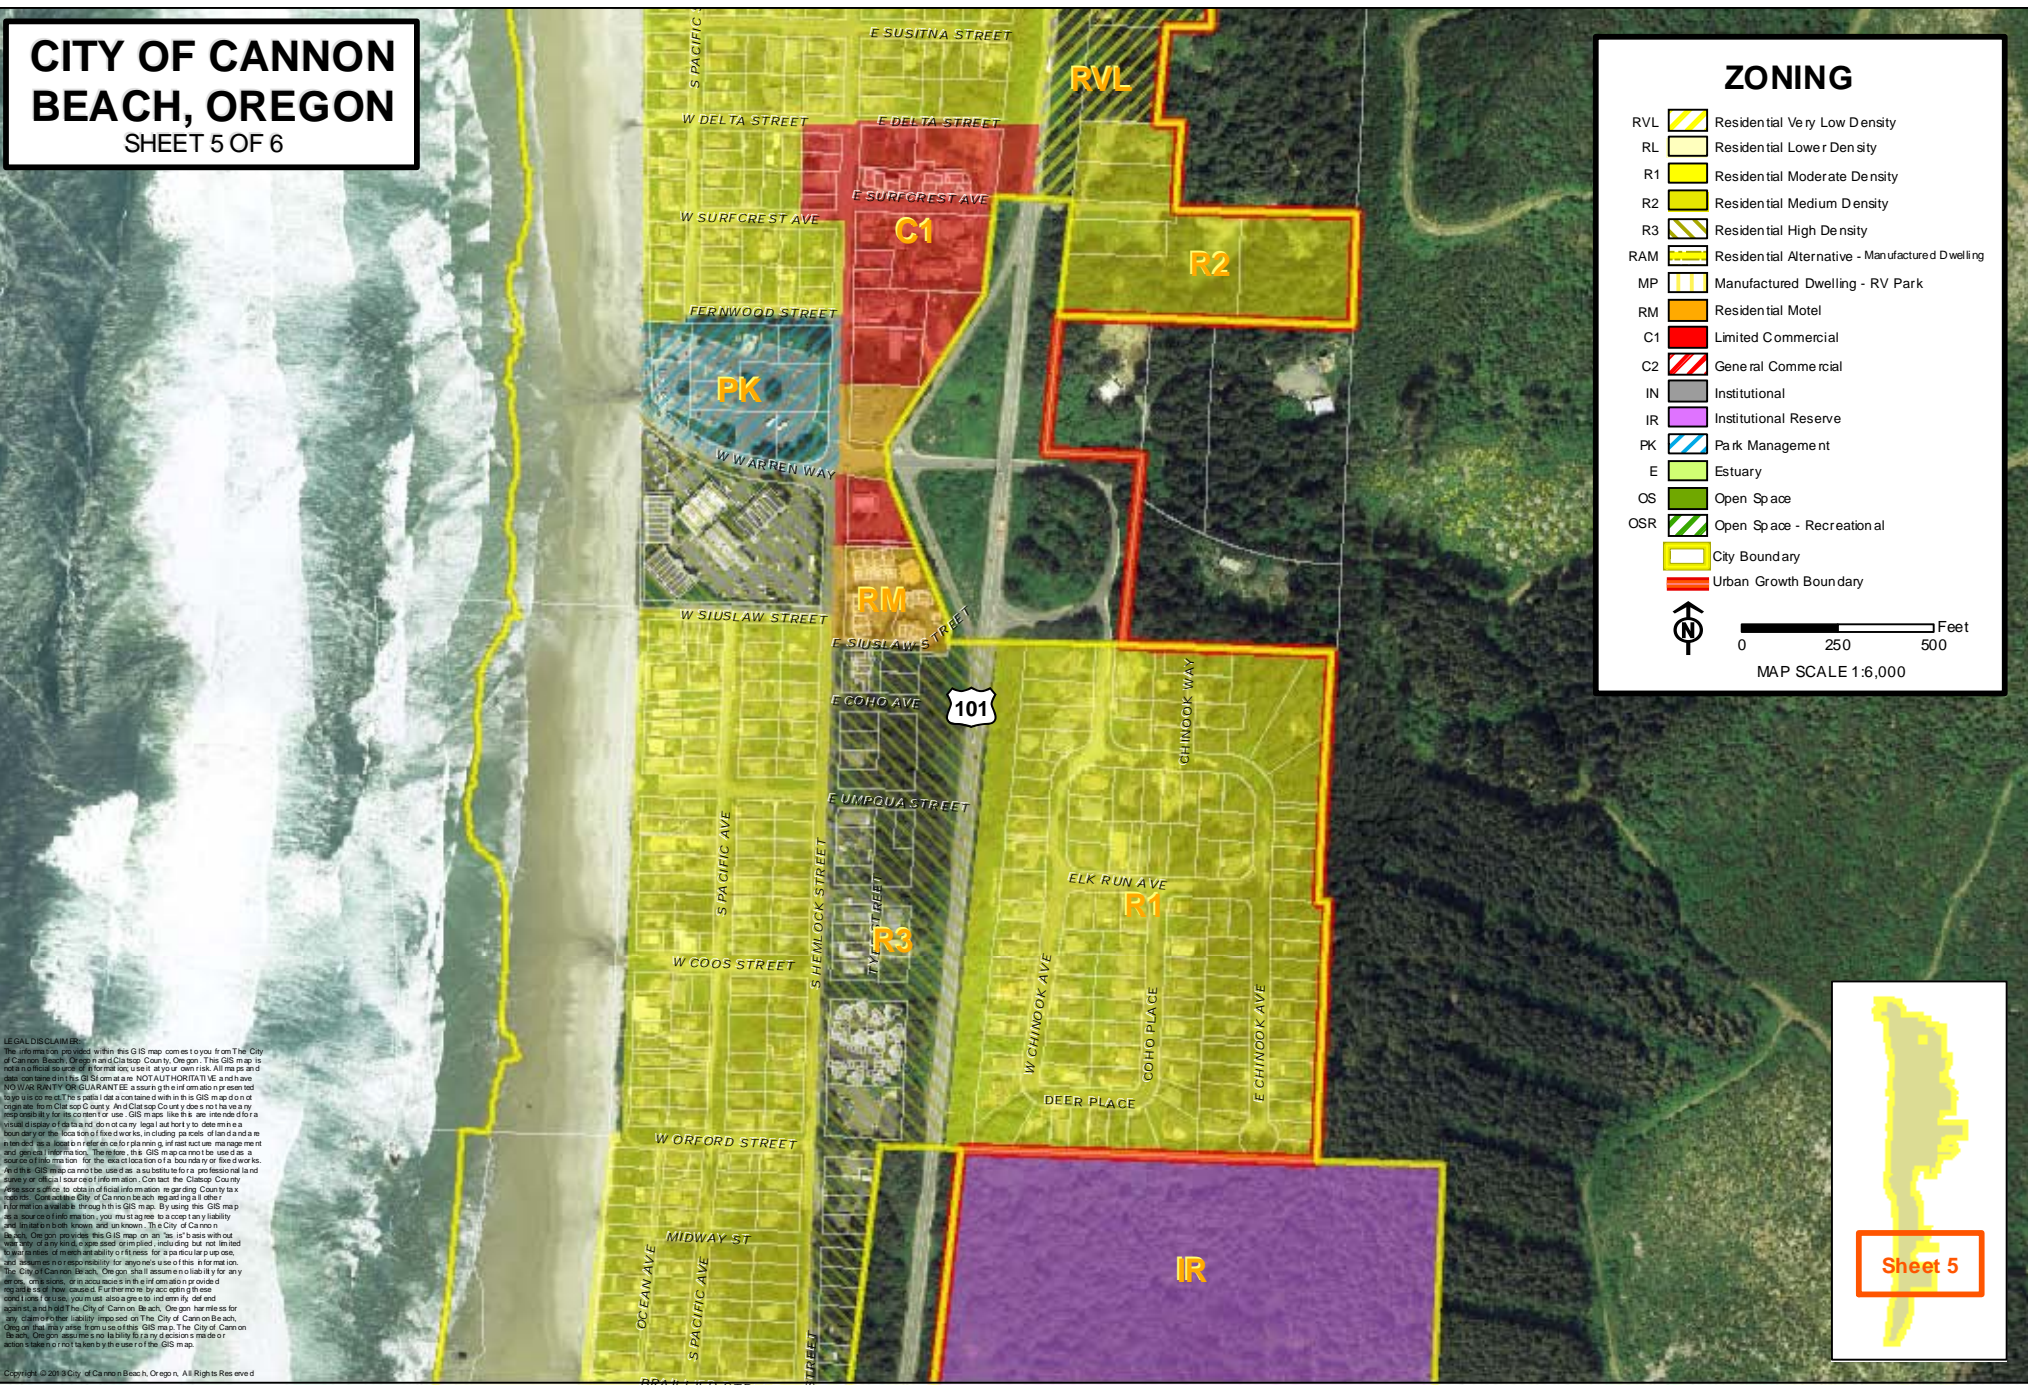

CITY OF CANNON BEACH, OREGON

SHEET 5 OF 6

ZONING

- RVL Residential Very Low Density
- RL Residential Lower Density
- R1 Residential Moderate Density
- R2 Residential Medium Density
- R3 Residential High Density
- RAM Residential Alternative - Manufactured Dwelling
- MP Manufactured Dwelling - RV Park
- RM Residential Motel
- C1 Limited Commercial
- C2 General Commercial
- IN Institutional
- IR Institutional Reserve
- PK Park Management
- E Estuary
- OS Open Space
- OSR Open Space - Recreational
- City Boundary
- Urban Growth Boundary

0 250 500 Feet
MAP SCALE 1:6,000