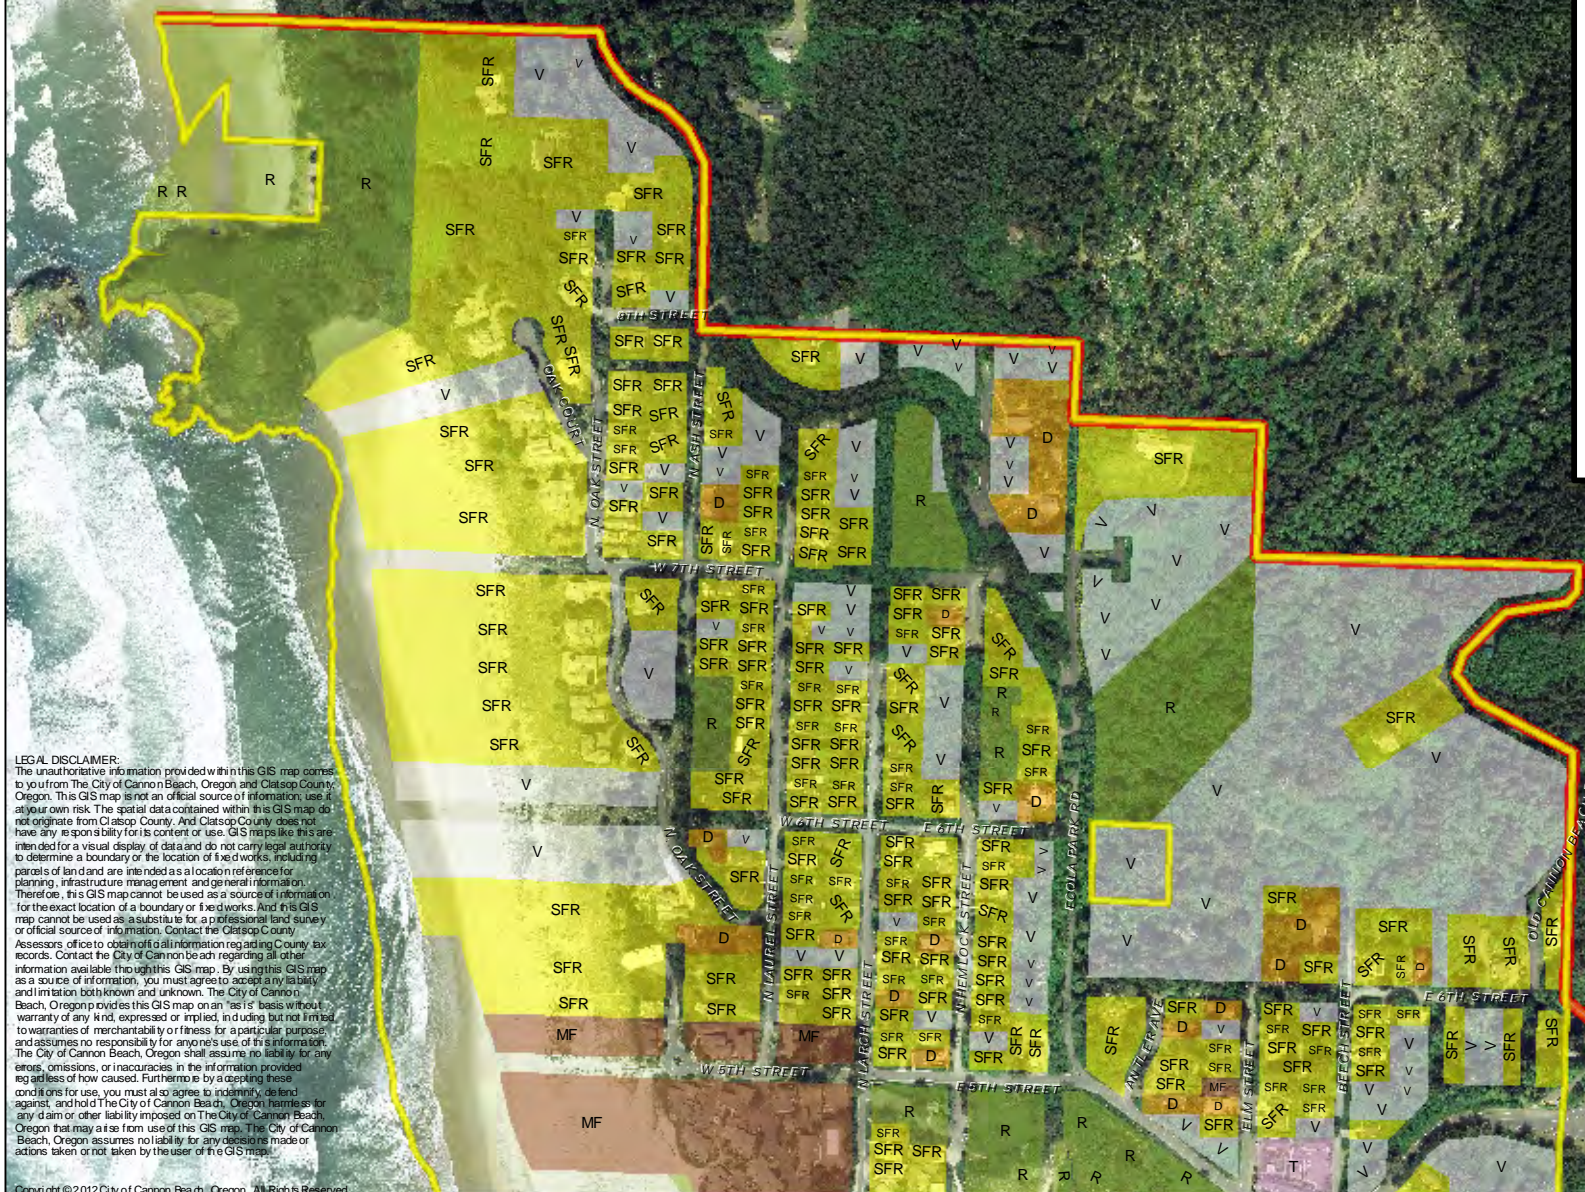

CITY OF CANNON BEACH, OREGON

SHEET 1 OF 6

Land Use Classification

SFR		Single Family
D		Duplex
MF		Multiple Family
C		Commercial
C/R		Commercial/Residential
T		Tourist Accomodation
CG		Civic Governmental
CNG		Civic-Nongovernmental
U		Utility-Communication
R		Recreational-Open Space
V		Vacant
		City Boundary
		Urban Growth Boundary

MAP SCALE 1:6,250